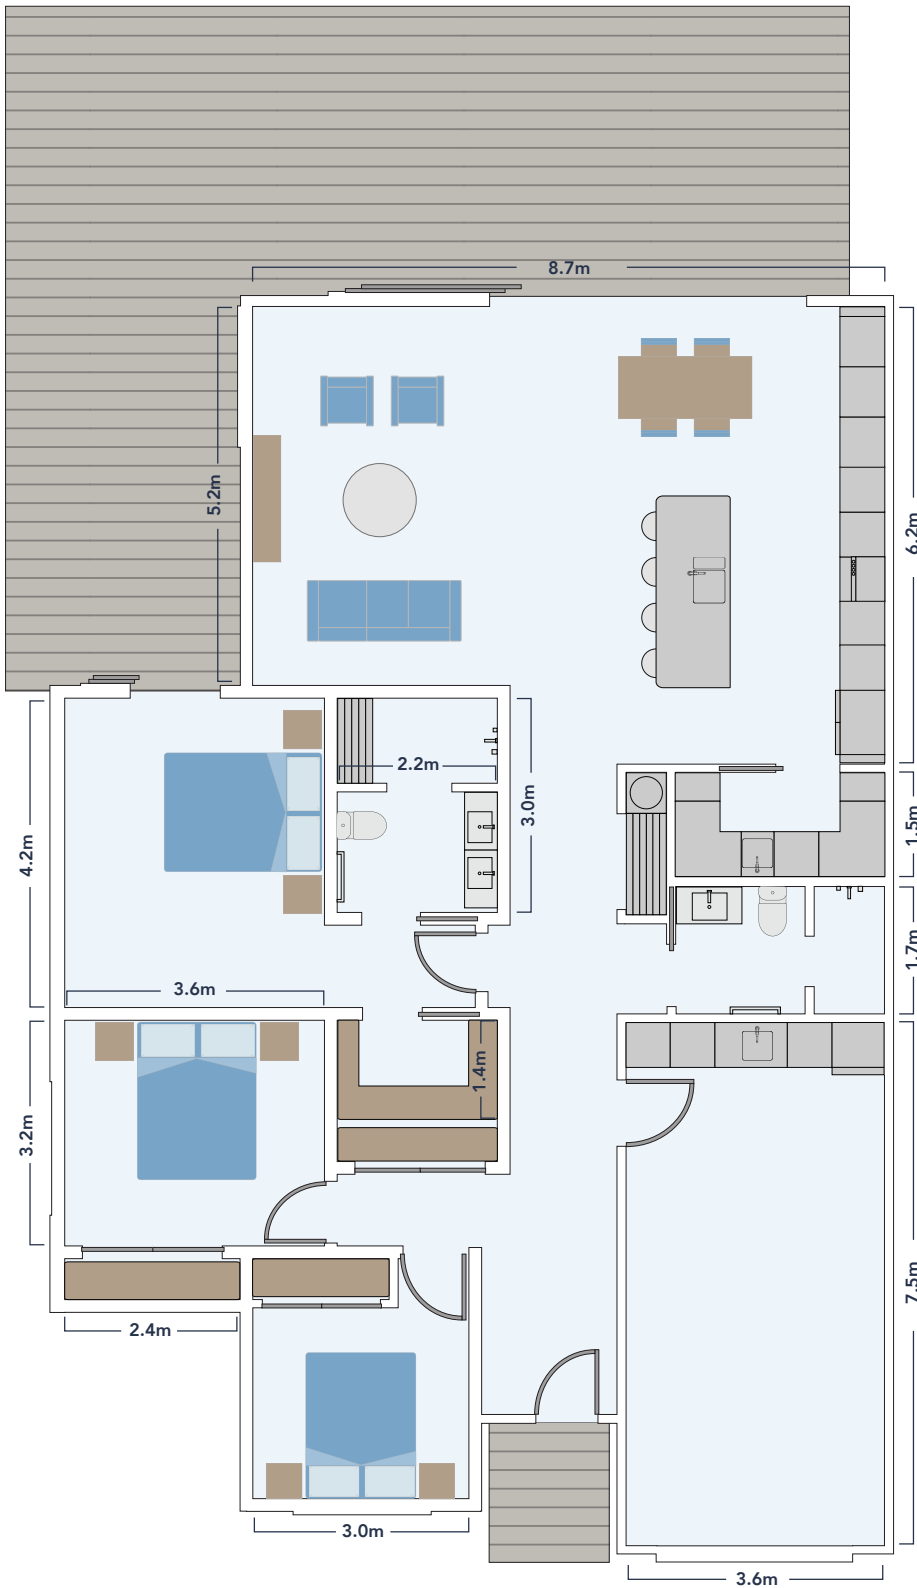

Canal Front Villa - Type A

CANAL FRONT UNIT 17, 18, 19, 21, 22

3 BEDS

2 BATHS

171M²

SINGLE GARAGE

*This sales plan should be used as a reference guide only. Prices are subject to change at anytime.

Marlin Waters Show Villa | 31 Dorsal Close, Whitianga | (07) 866 0164

sales@whitiangawaterways.co.nz | Margo Lombardi: 021 209 1351 | marlinwaters.co.nz

Canal Front Villa - Type B

UNITS 20, 23

3 BEDS

2 BATHS

179M²

SINGLE GARAGE

*This sales plan should be used as a reference guide only. Prices are subject to change at anytime.