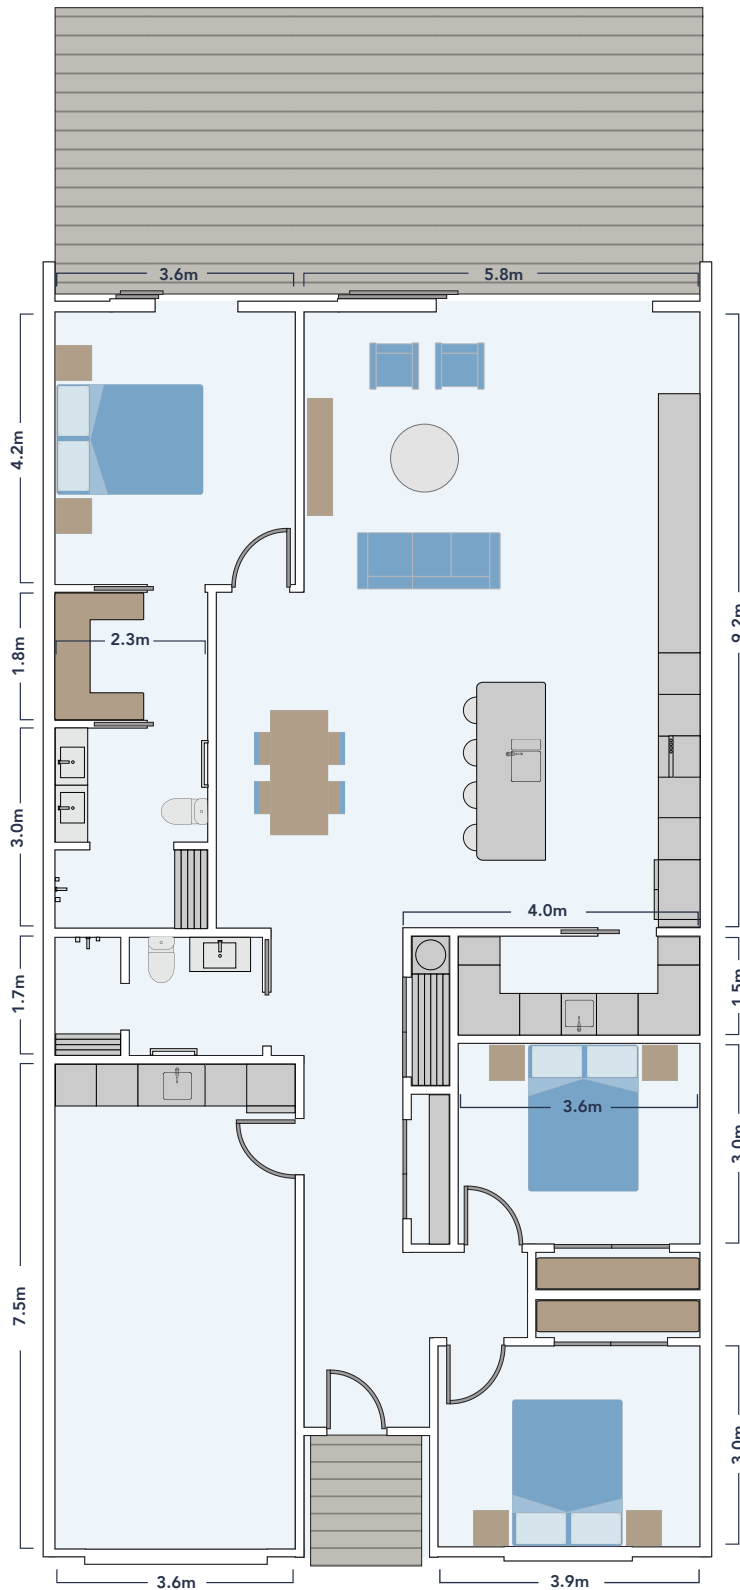

Canal Front Villa - Type A

CANAL FRONT UNIT 17, 18, 19, 21, 22

3 BEDS

2 BATHS

171M²

SINGLE GARAGE

*This sales plan should be used as a reference guide only. Prices are subject to change at anytime.

Marlin Waters Show Villa | 31 Dorsal Close, Whitianga | (07) 866 0164

sales@whitiangawaterways.co.nz | Margo Lombardi: 021 209 1351 | marlinwaters.co.nz

Canal Front Villa - Type B

UNITS 20, 23

3 BEDS

2 BATHS

179M²

SINGLE GARAGE

*This sales plan should be used as a reference guide only. Prices are subject to change at anytime.